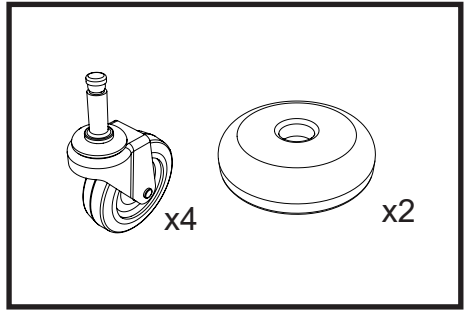

MM-6 Trolley Assembly

Numatic

Item	Description	Quantity
1	Reflo Base	1
2	Left Hand Upright	1
3	Right Hand Upright	1
4	Handle Frame	1
5	Bag Securing	1
6	Lid	1
7	5 Litre Bucket	2
8	Red Handle	1
9	Blue Handle	1
10	Versaclean Hook T Slot	1
11	22mm Mid Mop Clamp	1
12	Storage Tray	1
13	70-Litre Grey Waste Bags (Roll of 10)	0.1

M8 X 25mm Socket Bolt

M8 X 25mm Socket Bolt

x2

x2

Numatic

914826 MM-6 Trolley Assembly Instructions A04 07/2022