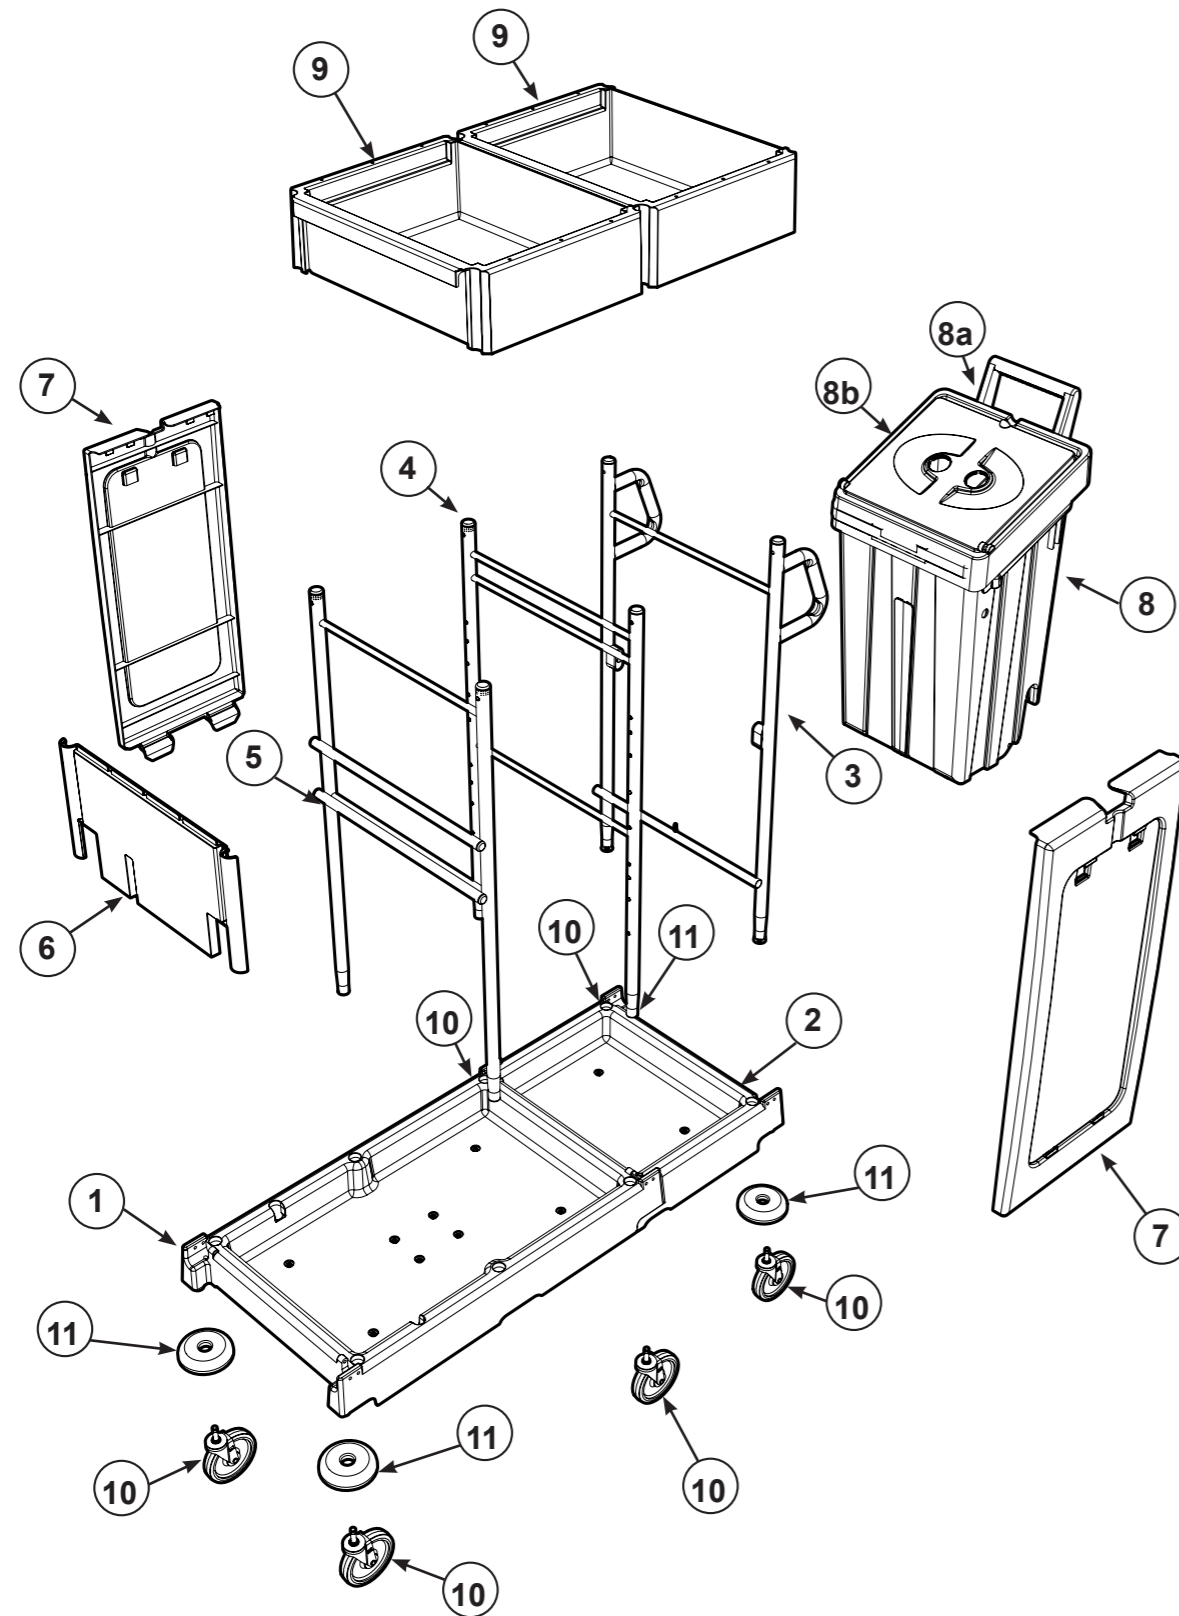

# Exploded Spares PM-20S

# Numatic

Number	Description	Part Number	Quantity
1	Large black refo trolley base	910010	1
2	Base extension black refo moulding	910034	1
3	Rear upright frame welded assembly (stainless steel)	908643	1
4	Upright frame weld assembly stainless (central)	908641	1
5	Upright frame weld assembly stainless (front)	908631	1
6	Front panel black refo moulding	910014	1
7	Side panel black refo moulding	910013	2
8	Bag frame/door assembly (stainless)	909262	1
8a	Bag securing frame	911710	1
8b	Lid	911714	1
9	Clip on black refo plain tray moulding	910012	2
10	<b>Option A Castor</b> - 4 Inch stem fitting castor	628425	4
	<b>Option B Castor</b> - 5 Inch stem fitting castor	629766	4
	<b>Option C Castor</b> - 200mm Grey PU castor	901813	4
11	Buffer moulding - <b>Optional</b>	227479	4
12	120-Litre grey waste bags (roll of 10 - 700mm x 1100mm) - <b>Optional</b>	908229	0.1

## Castor Options:-

Option 'A' Castor  
4 Inch Stem Fitting Castor  
Part No 628425

Option 'B' Castor  
5 Inch Stem Fitting Castor  
Part No 629766

Option 'C' Castor  
200mm Grey PU Castor  
Part No 901813