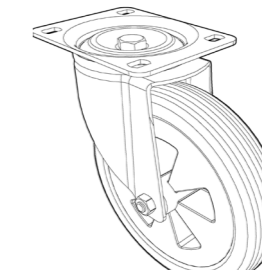

# Numatic

Number	Description	Part Number	Quantity
1	Large black refo trolley base	910010	1
2	Base extension black refo moulding	910034	1
3	Rear upright frame welded assembly (stainless steel)	908643	1
4	Upright frame weld assembly stainless (central)	908641	1
5	Upright frame weld assembly stainless (front)	908631	1
6	Front panel black refo moulding	910014	1
7	Side panel black refo moulding	910013	2
8	Bag frame/door assembly (stainless)	909262	1
8a	Bag securing frame	911710	1
8b	Lid	911714	1
9	Clip on black refo plain tray moulding	910012	2
10	<b>Option A Castor</b> - 4 Inch stem fitting castor	628425	4
	<b>Option B Castor</b> - 5 Inch stem fitting castor	629766	4
	<b>Option C Castor</b> - 200mm Grey PU castor	901813	4
11	Buffer moulding - <b>Optional</b>	227479	4
12	120-Litre grey waste bags (roll of 10 - 700mm x 1100mm) - <b>Optional</b>	908229	0.1

## Castor Options:-

Option 'A' Castor  
4 Inch Stem Fitting Castor  
Part No 628425

Option 'B' Castor  
5 Inch Stem Fitting Castor  
Part No 629766

Option 'C' Castor  
200mm Grey PU Castor  
Part No 901813