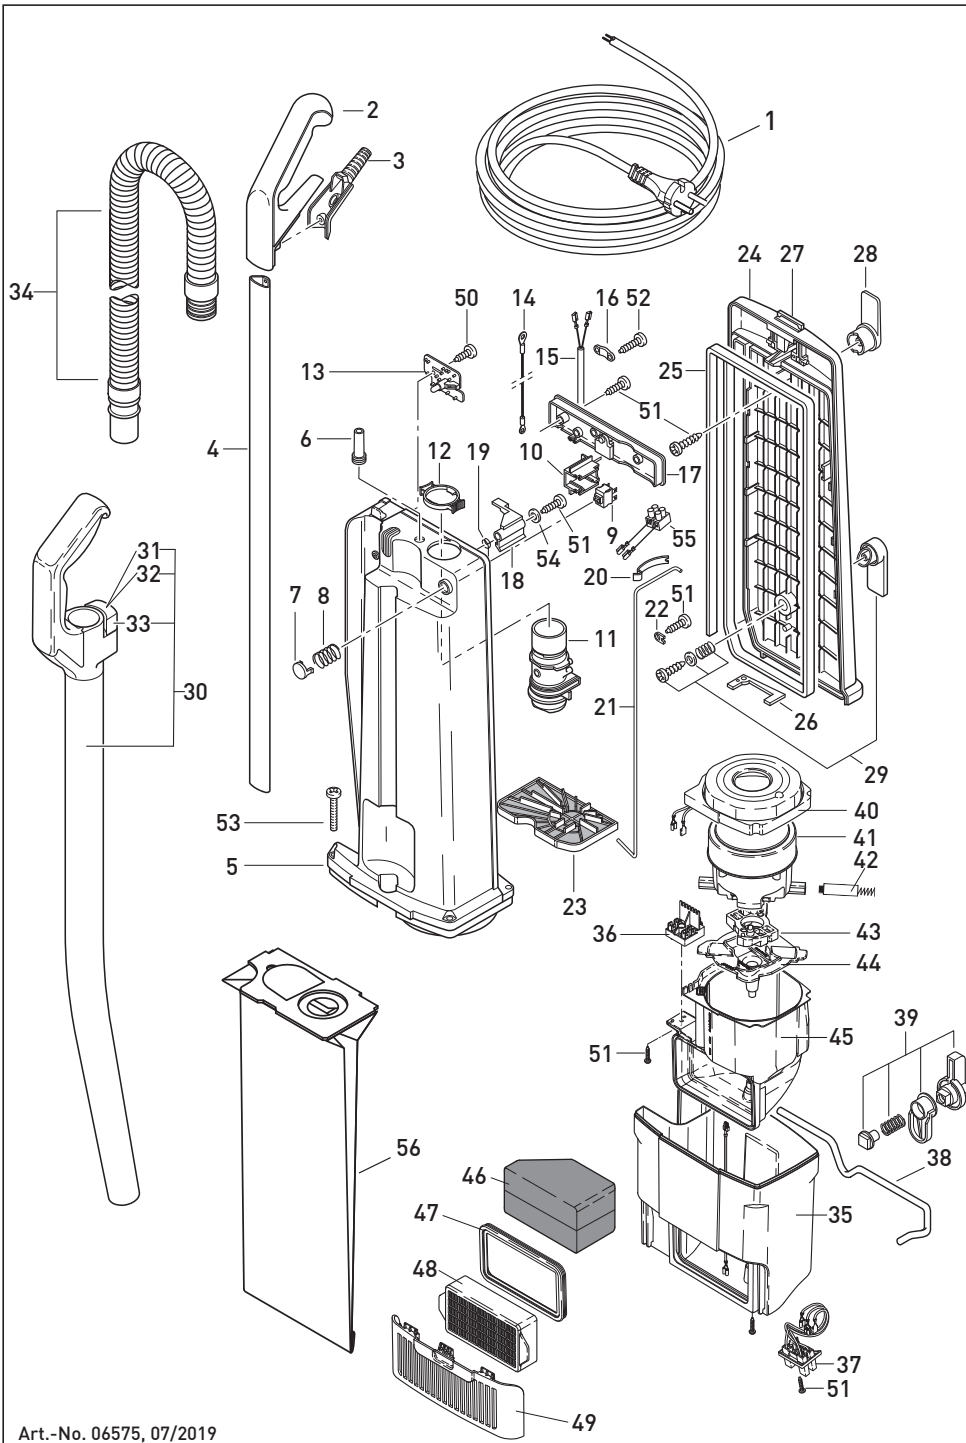

Diese Informationen sind nur für Europa bestimmt
(230 V / 240 V) und gelten nicht für Nordamerika !

This information intended only for Europe
(230 V / 240 V) and does not apply to North America !

GRAU / GREY

SEBO BS 360

MADE IN GERMANY

Art.-No. 06575, 07/2019

Pos.	Art.-No.	Benennung (DE)
1	1870/1or	Anschlussleitung m. EU-Stecker,or
1	1872/1dg	Anschlussleitung m. UK-Stecker,gs
2	1037EH	Griff kpl.
3	1596HG	Griffabdeckung kpl.
4	10161ER	Stiel kpl., 360mm
5	10152gs	Gehäuse BS 360/460,grauschwarz
6	1035gs	Knickschutztülle
7	1966hg	Schalterknopf
8	1962	Druckfeder Schalterknopf
9	05115	Druckschalter
10	1955	Halter für Schalter
11	1038hg	Verbindungshülse
12	1792hg	Sicherungsring
13	1977ER	Leiterplatte
14	0835	Antistatikleitung, 205mm blau
14	0836	Antistatikleitung, 180mm blau
15	1028	Zwischenleitung
16	1030UL	Zugentlastungsschelle
17	1026gs	Abdeckung kpl.
18	1040	Filtertürensicherung
19	1041	Drehfeder
20	1027	Blattfeder
21	1025	Sicherheitsfiltergestänge
22	1073	Lasche
23	1044	Sicherheitsfilter
24	1039gs	Deckel kpl.
25	1059	Deckeldichtung 1,6 m
26	1061	Flachdichtung
27	1057GS	Deckelschloss
28	1461gs	Leitungshaken
29	1462GS	Leitungshaken
30	1783hg	Handsaugrohr kpl.
31	1776ER	Rastknopf inkl. Rastfedern
32	1739ER	Rastfeder
33	1775hg	Rastkappe
34	1784sb	Schlauch kpl.
35	10150SE	Topf, hellgrau, SEBO
36	1012N	Kontaktsockel kpl.
37	1541	Kontaktaufnahme, kpl.
38	1553	Verriegelungsstange
39	0819dg	Verriegelungsknopf, kpl., gs
40	10106	Motorlagerdichtung
41	8277ER	Gebläsemotor 220V-240/700W kpl.
42	05143S	Kohlebürstenset
43	8045ER	Motorlager
44	10102gs	Motoraufnahme
45	10101	Luftführung
46	10120ER	Schalldämpfer, 2-teilig
47	10104sw	Dichtung
48	10109ER	HEPA-Abluftfilter
49	10103hg	Abluftfilterdeckel
50	0101ER	Linseblechschr. C3,9x9,5
51	0102ER	Linseblechschr. F3,9x13
52	0103ER	Linseblechschr. C3,9x16
53	0111ER	Linsechr. AM5x30
54	0140ER	Scheibe 4,3 Din 125
55	05116ER	Anschlussklemme
56	1055	Filtertüte

Pos.	Art.-No.	Description (ENG)
1	1870/1or	Cable with EU-Plug, orange
1	1872/1dg	Cable with UK-Plug, grey black
2	1037EH	Handle grip cpl.
3	1596HG	Handle cover cpl.
4	10161ER	Handle tube, 830mm
5	10152gs	Dust bag housing BS 360/460, grey bl
6	1035gs	Grommet
7	1966hg	Switch button
8	1962	Spring
9	05115	Switch
10	1955	Switch holder
11	1038hg	Connecting tube, light grey
12	1792hg	Retaining ring
13	1977ER	Printed circ.board
14	0835	Antistatic-wire, blue, 200mm
14	0836	Antistatic-wire, blue, 180mm
15	1028	Internal cable
16	1030UL	Cable clamp
17	1026gs	Switch cover cpl., grey black
18	1040	Dust bag lever
19	1041	Return spring