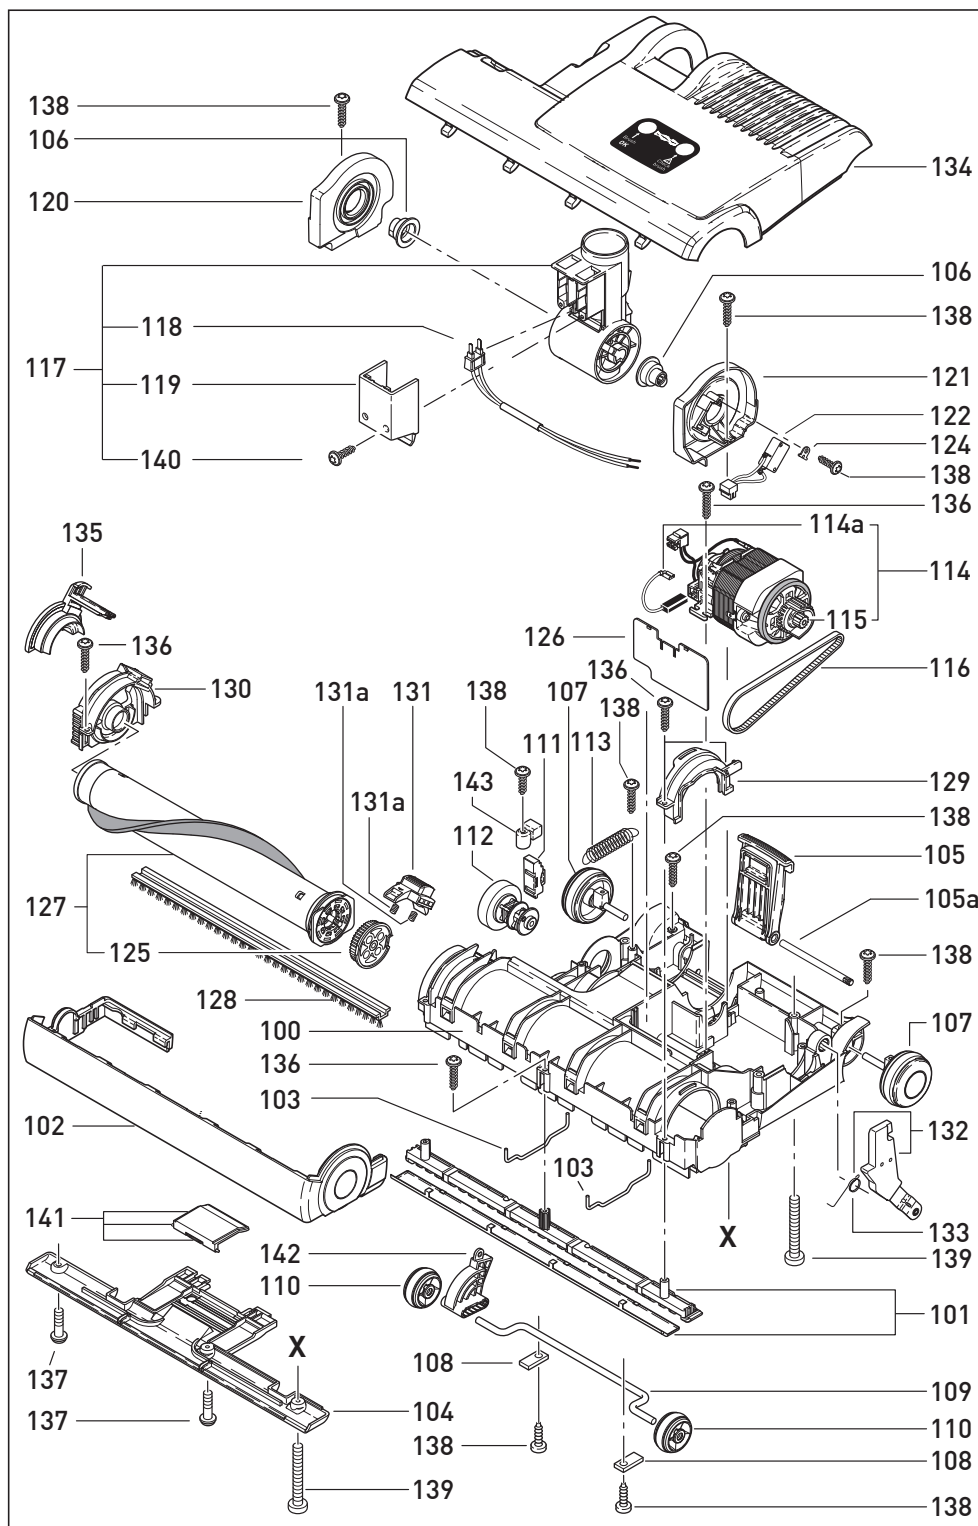

Diese Informationen sind nur für Europa bestimmt (230 V / 240 V) und gelten nicht für Nordamerika !

GRAU / GREY

SEBO BS 360

MADE IN GERMANY

Pos.	Art.-No.	Benennung (DE)
100	20200hg	Unterteil kpl.
101	20204ER	Bodenleisten vorne kurz kpl.
102	20109ER	Stoßbandage
103	20115	Haltebügel
104	20107ER	Bodenleiste hinten, inkl. 2x Pos. 137
105	20230ER	Rastpedal kpl.
105a	20140ER	Achse
106	20136ER	Gelenklagerbuchse
107	2306HG	Laufrolle
108	2014ER	Lasche verzinkt
109	20126ER	Stellachse
110	2608hg	Stellrolle
111	2833	Druckstück kpl.
112	20128ER	Stellknopf
113	4019	Zugfeder
114	2975ER	Bürstenmotor 220-240V, 175W
114a	05141S	Kohlebürsten-set
115	2319	Motorritzel kpl.
116	2923	Zahnriemen
117	20271ER	Gelenk BS 360/460 kpl.
118	0898ER	Flachsteckeraufnahme kpl.
119	2530hg	Gelenkdeckel
120	20217ER	Gelenklager kpl. re
121	20218ER	Gelenklager kpl. li
122	0897ER	Leitungssatz Gelenkschalter
124	1073	Lasche
125	2919ER	Zahnscheibe
126	20163ER	Leiterplatte f. Gelenkschalter
127	4098ER	Bürstenwalze, inkl. Pos. 125/128
128	2046	Bürstenstreifen
129	20123ER	Bürstenlager li
130	20117ER	Bürstenlager re
131	20120ER	Ausrückbügel
131a	20121ER	Druckfeder
132	2256ER	Gelenkarm mit Feder
133	2651	Drehfeder Gelenkarm
134	21222gsSE	Oberteil BS 360, gs, kompl.
135	20118ER	Bürstenlager re. lose
136	01017ER	Linienkopfschr. 4x20
137	0197ER	Bodenblechschr.4x12
138	01036ER	Amtec-schraube4,0x14
139	0176ER	Linien-schraube 4 x 30
140	0102ER	Linienblechschr. 3,9x13
141	20124ER	Reinigungs-klappe
142	20127ER	Hebel Stellachse
143	20129ER	Befestigungskappe

Pos.	Part.-No.	Description (ENG)
100	20200hg	Chassis cpl.
101	20204ER	Front base plate cpl.
102	20109ER	Bumper
103	20115	Retaining bracket
104	20107ER	Rear base plate
105	20230ER	Foot pedal cpl.
105a	20140ER	Axle
106	20136ER	Internal plastic bearing
107	2306HG	Wheel
108	2014ER	Axle clamp
109	20126ER	Pile adjustment axle
110	2608hg	Pile adjustment wheel
111	2833	Thrust member cpl.
112	20128ER	Adjustment button
113	4019	Spring
114	2975ER	Brush motor 220-240V, 175W
114a	05141S	Pair of carbon brushes

Pos.	Part.-No.	Description (ENG)
115	2319	Motor pulley cpl.
116	2923	Belt
117	20271ER	Swivel neck cpl.
118	0898ER	Wire swivel neck, 2-wire
119	2530hg	Swivel neck cover
120	20217ER	Swivel neck support r.h. cpl.
121	20218ER	Swivel neck support l.h. cpl.
122	0897ER	Micro switch incl. wire
123	2546	Leaf spring
124	1073	Clamp
125	2919ER	Brush pulley
126	20163ER	Printed circuit board 230V 175W
127	4098ER	Brush assembly
128	2046	Brush strip
129	20123ER	Bearing block l.h.
130	20117ER	Bearing block r.h.
131	20120ER	Brush roller release

Pos.	Part.-No.	Description (ENG)
131a	20121ER	Spring
132	2256ER	Support lever with spring
133	2651	Return spring
134	21222gsSE	Power head cover BS 360, cpl.
135	20118ER	Side plate
136	01017ER	Screw sts 4x20
137	0197ER	Screw 4x12
138	01036ER	Screw 4 x 14
139	0176ER	Screw 4 x 30
140	0102ER	Screw 3,9x13
141	20124ER	Access door
142	20127ER	Axle adjustment lever
143	20129ER	Mounting cap