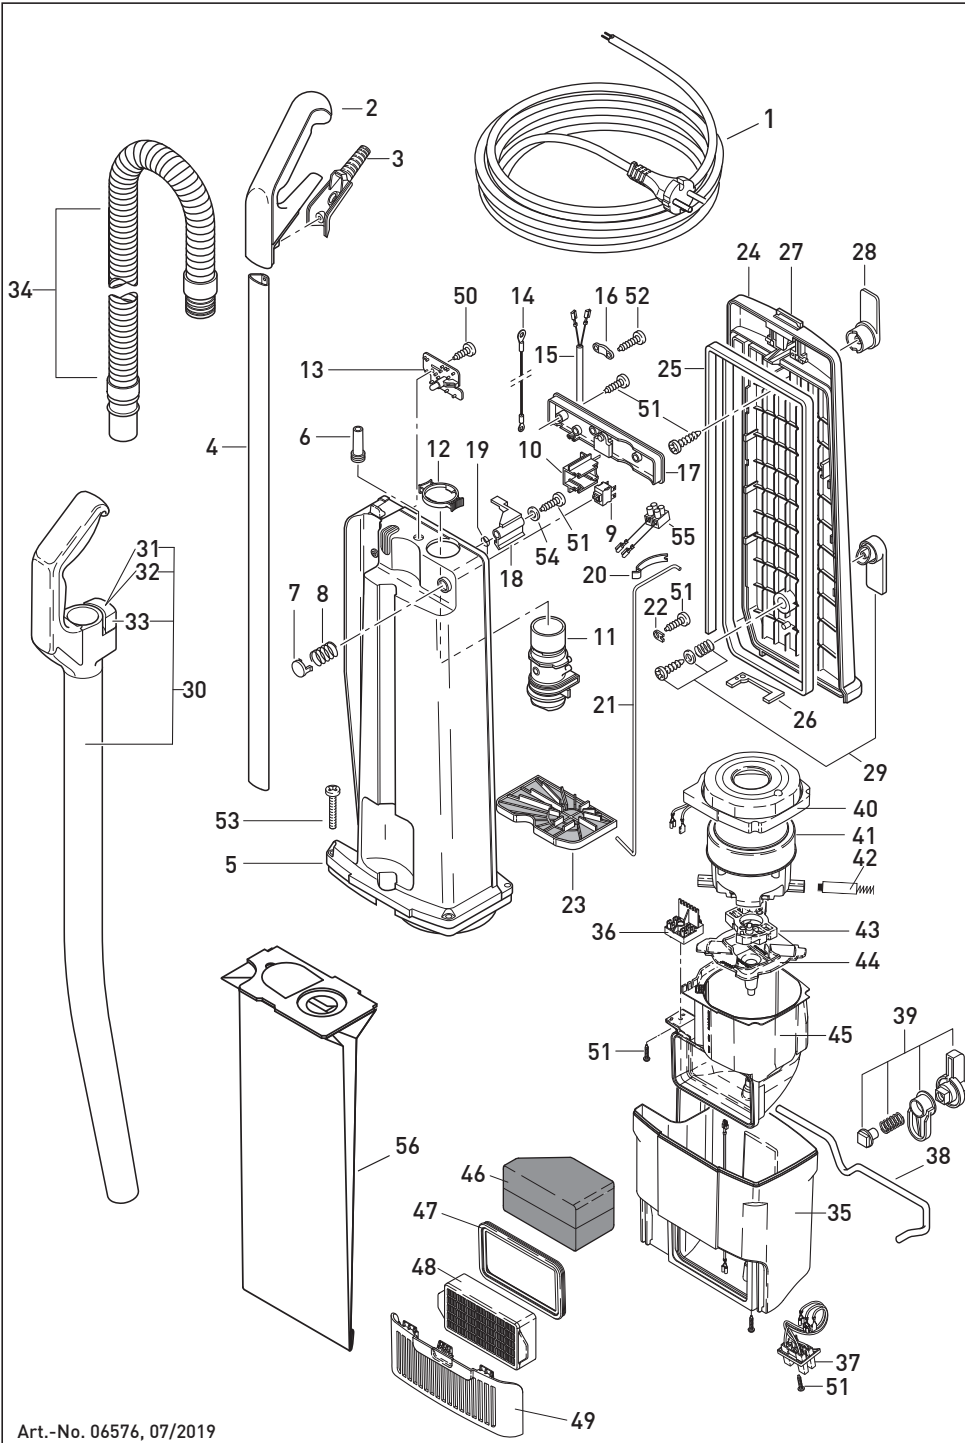

Diese Informationen sind nur für Europa bestimmt
(230 V / 240 V) und gelten nicht für Nordamerika !

This information intended only for Europe
(230 V / 240 V) and does not apply to North America !

GRAU / GREY

SEBO BS 460

MADE IN GERMANY

Art.-No. 06576, 07/2019

Pos.	Art.-No.	Benennung (DE)
1	1870/1or	Anschlussleitung m. EU-Stecker,or
	1872/1or	Anschlussleitung m. UK-Stecker,or
2	1037EH	Griff kpl.
3	1596HG	Griffabdeckung kpl.
4	10161ER	Stiel kpl., 360mm
5	10152gs	Gehäuse BS 360/460,grauschwarz
6	1035gs	Knickschutztülle
7	1966hg	Schalterknopf
8	1962	Druckfeder Schalterknopf
9	05115	Druckschalter
10	1955	Halter für Schalter
11	1038hg	Verbindungshülse
12	1792hg	Sicherungsring
13	1977ER	Leiterplatte
14	0835	Antistatikleitung, 200mm blau
14	0836	Antistatikleitung, 180mm blau
15	1028	Zwischenleitung
16	1030UL	Zugentlastungsschelle
17	1026gs	Abdeckung kpl.
18	1040	Filtertütsensicherung
19	1041	Drehfeder
20	1027	Blattfeder
21	1025	Sicherheitsfiltergestänge
22	1073	Lasche
23	1044	Sicherheitsfilter
24	1039gs	Deckel kpl.
25	1059	Deckeldichtung 1,6 m
26	1061	Flachdichtung
27	1057GS	Deckelschloss
28	1461gs	Leitungshaken
29	1462GS	Leitungshaken
30	1783hg	Handsaugrohr kpl.
31	1776ER	Rastknopf inkl. Rastfedern
32	1739ER	Rastfeder
33	1775hg	Rastkappe
34	1784sb	Schlauch kpl.
35	10150SE	Topf, hellgrau, SEBO
36	1012N	Kontaktsockel kpl.
37	1541	Kontaktaufnahme, kpl.
38	1553	Verriegelungsstange
39	0819dg	Verriegelungsknopf, kpl., gs
40	10106	Motorlagerdichtung
41	8277ER	Gebläsemotor 220V-240/700W
42	05143S	Kohlebürstenset
43	8045ER	Motorlager
44	10102gs	Motoraufnahme
45	10101	Luftführung
46	10120ER	Schalldämpfer, 2-teilig
47	10104sw	Dichtung
48	10109ER	HEPA-Abluftfilter
49	10103hg	Abluftfilterdeckel
50	0101ER	Linsenblechschr. C3,9x9,5
51	0102ER	Linsenblechschr. F3,9x13
52	0103ER	Linsenblechschr. C3,9x16
53	0111ER	Linsenschr. AM5x30
54	0140ER	Scheibe 4,3 Din 125
55	05116ER	Anschlussklemme
56	1055	Filtertüte

Pos.	Art.-No.	Description (ENG)
1	1870/1or	Cable with EU-Plug, orange
	1872/1or	Cable with UK-plug, orange
2	1037EH	Handle grip cpl., light grey
3	1596HG	Handle cover cpl., light grey
4	10161ER	Handle tube, 830mm
5	10152gs	Dust bag housing BS 360/460, grey bl.
6	1035gs	Grommet, greyblack
7	1966hg	Switch button
8	1962	Spring
9	05115	Switch
10	1955	Switch holder
11	1038hg	Connecting tube, light grey
12	1792hg	Retaining ring, light grey
13	1977ER	Printed circ.board
14	0835	Antistatic-wire, blue, 200mm
14	0836	Antistatic-wire, blue, 180mm
15	1028	Internal cable
16	1030UL	Cable clamp
17	1026gs	Switch cover cpl., grey black
18	1040	Dust bag lever
19	1041	Return spring