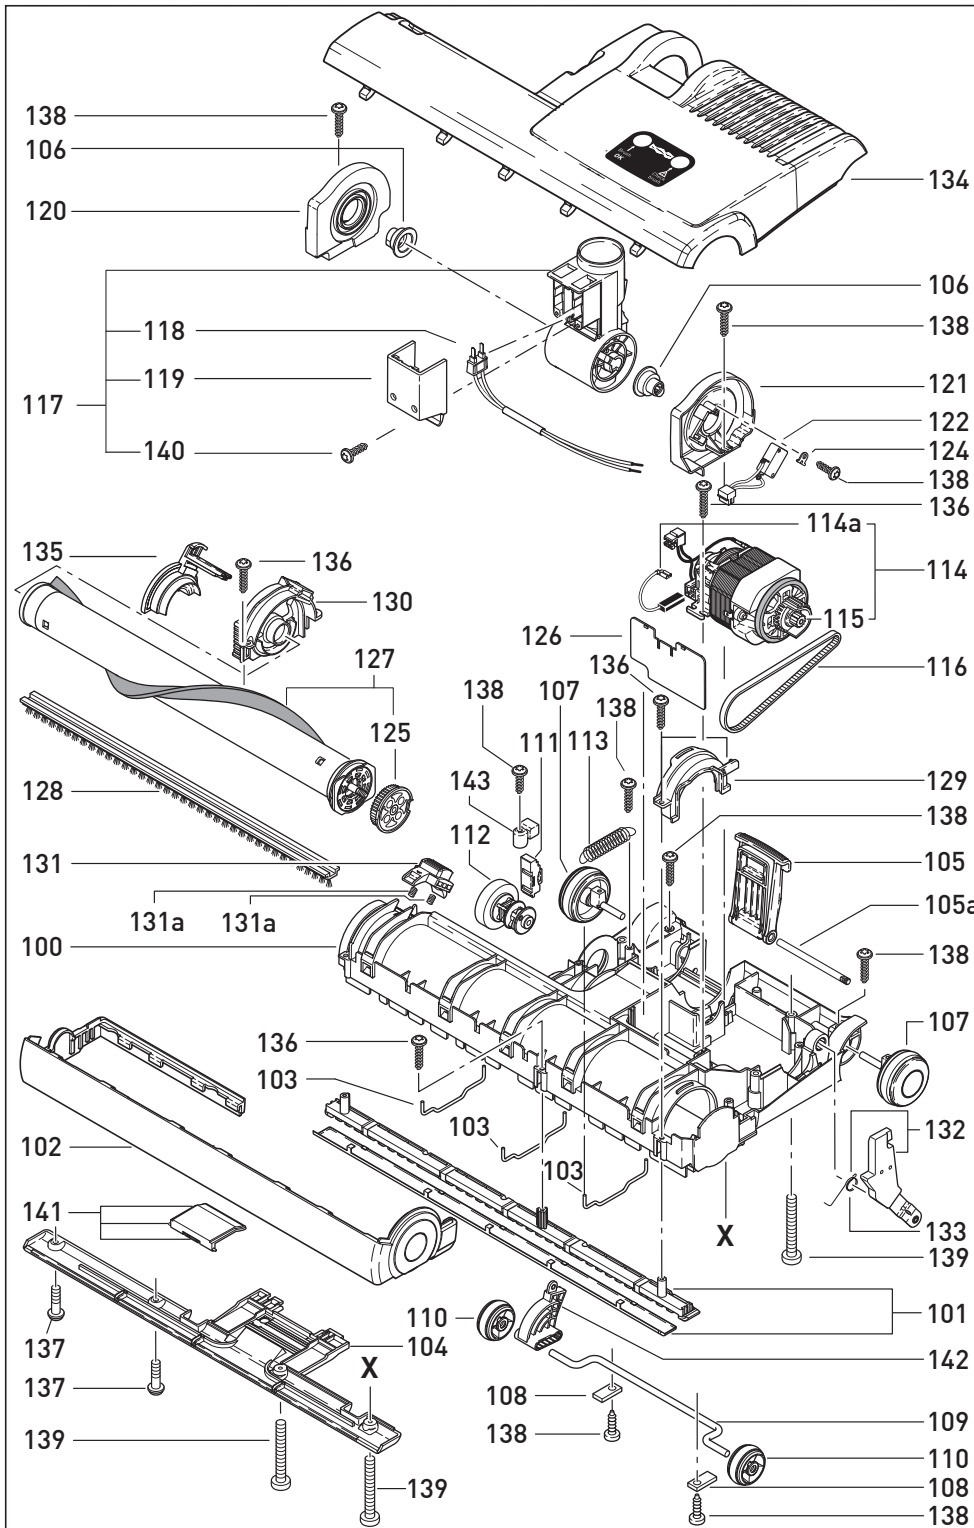

Diese Informationen sind nur für Europa bestimmt (230 V / 240 V) und gelten nicht für Nordamerika !

GRAU / GREY

SEBO BS 460

MADE IN GERMANY

Pos.	Art.-Nr.	Benennung (DE)
100	20202hg	Unterteil, kompl.
101	20205ER	Bodenleiste vorne, kompl.
102	20110ER	Stoßbandage kpl.
103	20115	Haltebügel
104	20108ER	Bodenleiste hinten, inkl. 3x Pos.137
105	20230ER	Rastpedal kpl.
105a	20140ER	Achse
106	20136ER	Gelenklagerbuchse
107	2306HG	Laufrolle, kompl.
108	2014ER	Lasche
109	20126ER	Stellachse
110	2608hg	Stellrolle
111	2833	Druckstück kpl.
112	20128ER	Stellknopf, HG bedruckt
113	4019	Zugfeder (Stellhebel)
114	3260ER	Bürstenmotor 220-240V, 195W
114a	05141S	Kohlebürsten-Set
115	2319	Zahnriemenritzel
116	2923	Zahnriemen
117	20271ER	Gelenk, BS 360/460, 2-pol, kompl.
118	0898ER	Flachsteckeraufnahme, kompl.
119	2530hg	Gelenkdeckel
120	20217ER	Gelenklager, rechts kompl.
121	20218ER	Gelenklager, links kompl.
122	0897ER	Leitungssatz Gelenkschalter
124	1073	Lasche
125	2919ER	Zahnscheibe
126	20167ER	Leiterplatte BS 460, 230V, 195W
127	4099ER	Bürstenwalze, inkl. Pos.125&128
128	4028	Bürstenstreifen
129	20123ER	Bürstenlager links
130	20117ER	Bürstenlager rechts fest
131	20120ER	Ausrückbügel
131a	20121ER	Druckfeder Ausrückbügel
132	2256ER	Gelenkarm mit Feder
133	2651	Drehfeder
134	21223gsSE	Oberteil BS 460, gs, kompl.
135	20118ER	Bürstenlager rechts lose
136	01017ER	Linienkopfschraube 4x20
137	0197ER	Bodenblechschraube 4x12
138	01036ER	Amtec Schraube 4x14
139	0176ER	Linsenschraube AM 4x30
140	0102ER	Screw F 3,9x13
141	20124ER	Reinigungsplatte kompl.
142	20127ER	Hebel Stellachse
143	20129ER	Befestigungskappe

Pos.	Art.-No.	Description (ENG)
100	20202hg	Chassis
101	20205ER	Front base plate
102	20110ER	Bumper
103	20115	Wire tie
104	20108ER	Rear base plate
105	20230ER	Foot pedal cpl.
105a	20140ER	Axle
106	20136ER	Swivel bearing
107	2306HG	Wheel
108	2014 ER	Axle clamp
109	20126ER	Pile adjustment axle
110	2608hg	Pile adjustment wheel
111	2833	Trust member
112	20128ER	Pile adjustment knob
113	4019	Spring
114	3260ER	Brush motor 220-240V, 195W
114a	05141S	Carbon brush set

Pos.	Art.-No.	Description (ENG)
115	2319	Motor pulley
116	2923	Belt
117	20271ER	Swivel neck BS 360/460, cpl.
118	0898ER	Wire swivel neck 2-wire
119	2530hg	Swivel neck cover
120	20217ER	Swivel support r.h.
121	20218ER	Swivel support l.h.
122	0897ER	Micro switch incl. wire
124	1073	Clamp
125	2919ER	Brush roller pulley
126	20167ER	PCB 240V, 195W
127	4099ER	Brush roller cpl.
128	4028	Brush strip
129	20123ER	Bearing block l.h.
130	20117ER	Bearing block r.h.
131	20120ER	Brush cover release
131a	20121ER	Spring
132	2256ER	Support lever with spring

Pos.	Art.-No.	Description (ENG)
133	2651	Return spring
134	20223gsSE	Power head cover BS 460, cpl.
135	20118ER	Brush strip cover
136	01017ER	Screw 4x20
137	0197ER	Screw 4x12
138	01036ER	Screw 4x14
139	0176ER	Screw 4x30
140	0102ER	Screw 3.9x13
141	20124ER	Access door cpl.
142	20127ER	Pile adjustment lever
143	20129ER	Mounting cap